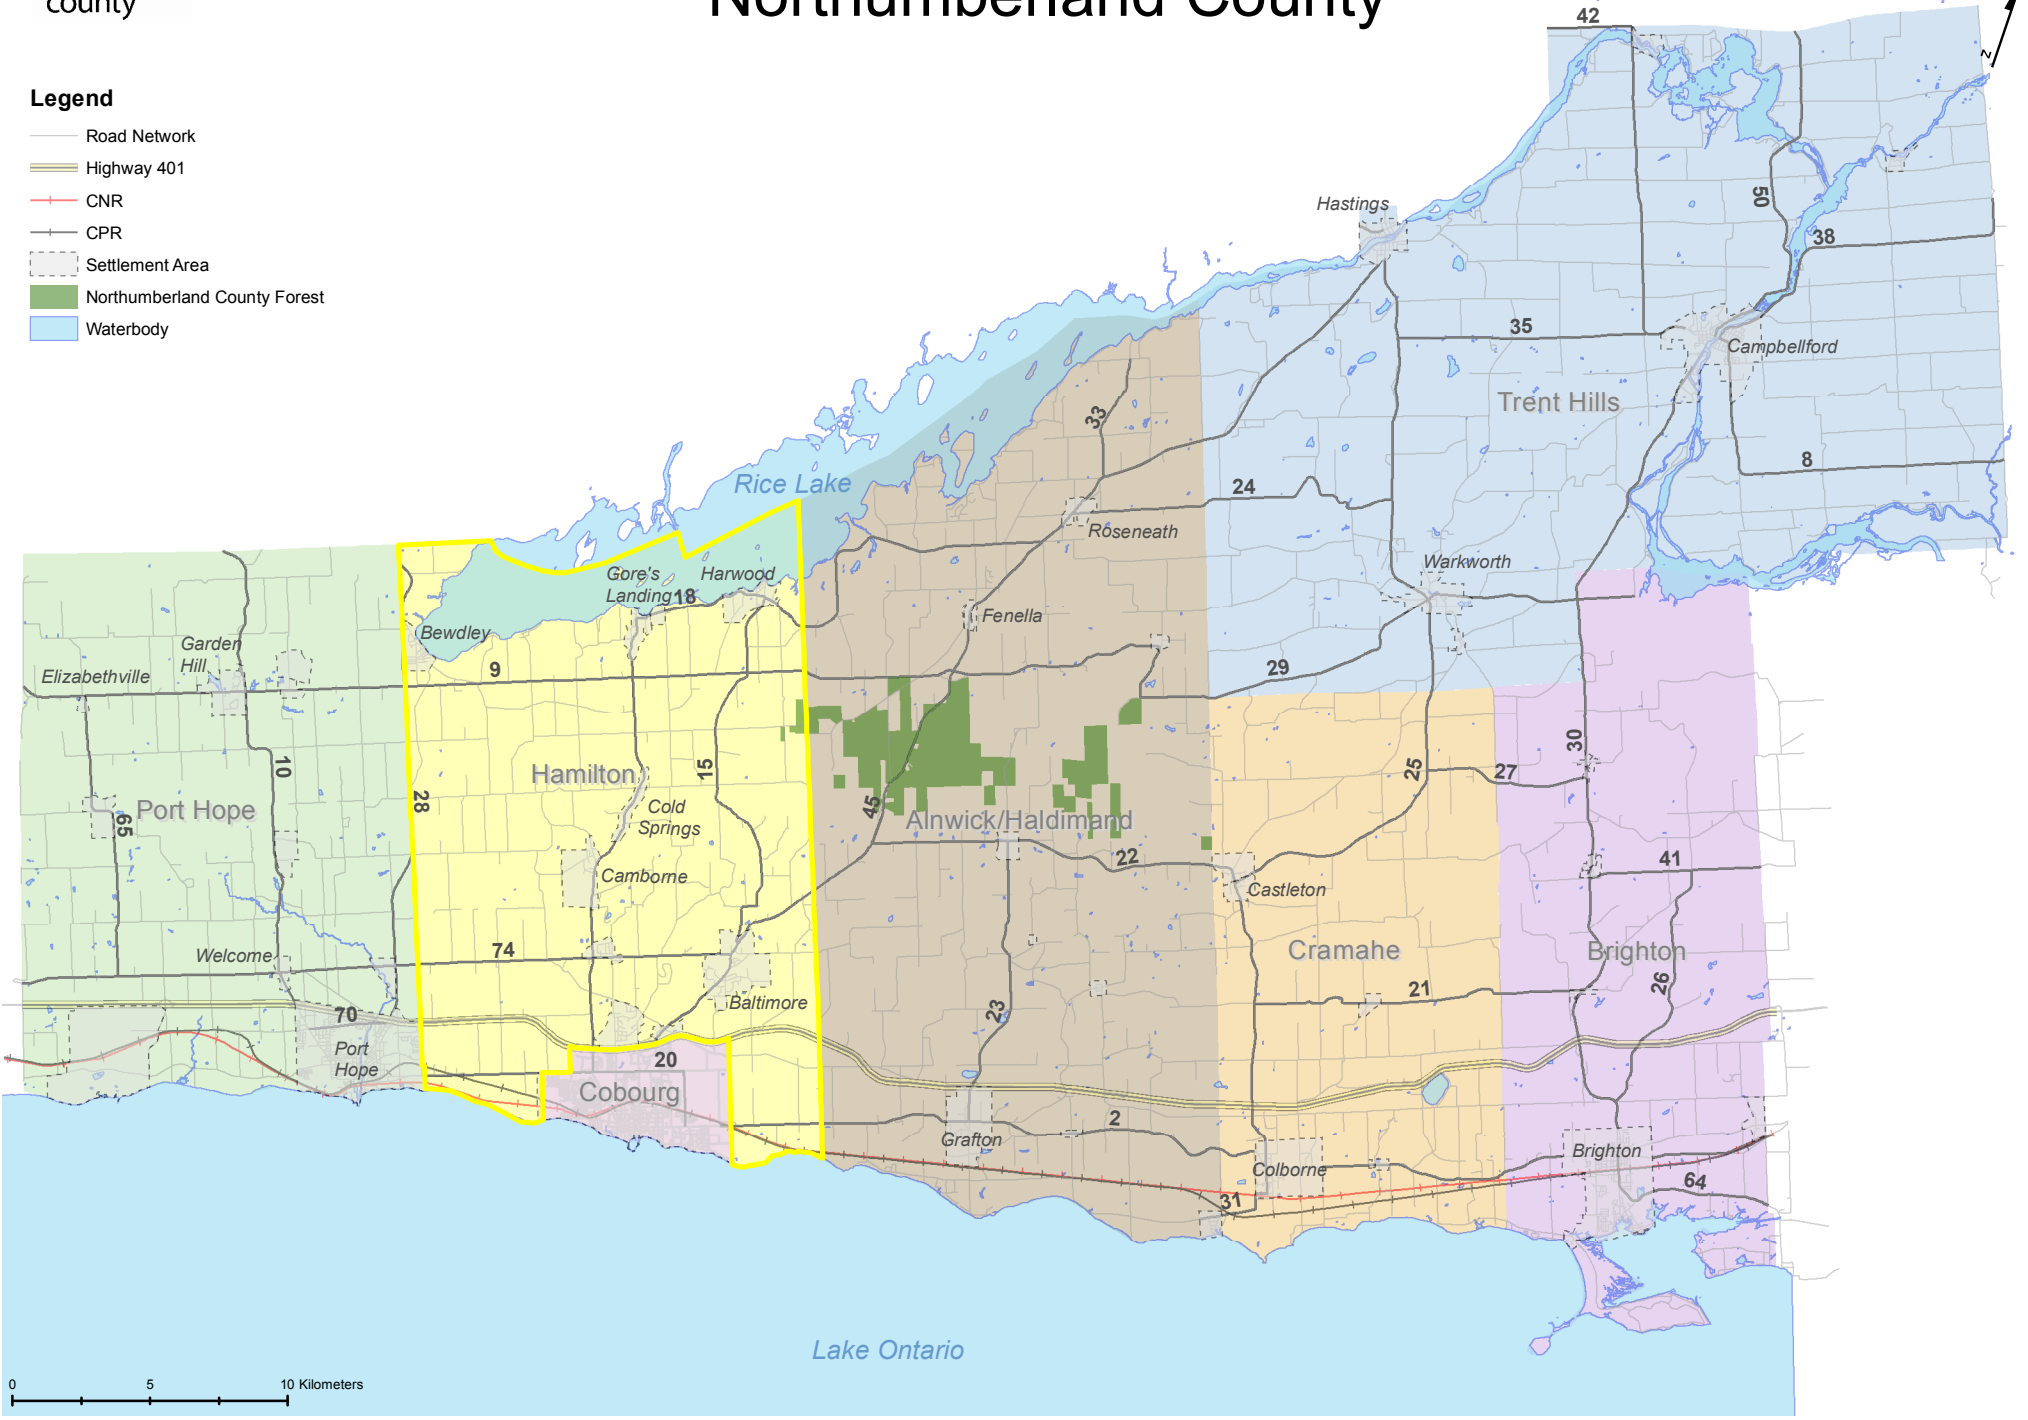

Northumberland County

- Legend**
- Road Network
 - Highway 401
 - CNR
 - CPR
 - ⊞ Settlement Area
 - Northumberland County Forest
 - Waterbody

(c). Copyright. County of Northumberland 2016.
This map is for information purposes only and the County of Northumberland takes no responsibility for, nor guarantees the accuracy of all the information contained in the map.

Source: Northumberland County, 2016
MNR, 2016
Includes Material (c) 2016 of The Queen's Printer for Ontario. All Rights Reserved.

All rights reserved. May not be reproduced without permission.